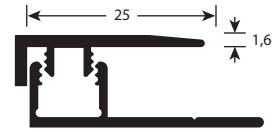

H: 5-9 mm

new nuevo nouveau

ALUM. 03	A035D1/270
€/u	19,85
12	A125D1/270
13	A135D1/270
33	A335D1/270
70	A705D1/270
80	A805D1/270
87	A875D1/270
A4	AA45D1/270
A9	AA95D1/270
€/u	27,36