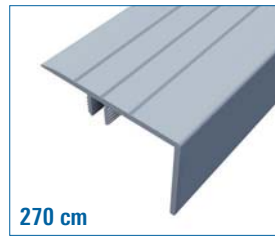

Cantoneras de escalera / Stair nosing / Nez de marche

Ref. 55

H: 5-24 mm

270 cm

H: 5-9 mm

ALUM. 03	A03551/270
€/u	19,85
ALUM. 25	A25551/270
€/u	22,90

Ref. 61

H: 5-24 mm

270 cm

H: 5-9 mm

H: 9-13 mm

ALUM. 03	A03611/270	A03614/270
€/u	21,42	21,78
ALUM. 25	A25611/270	A25614/270
€/u	24,46	24,83

Ref. 70

H: 8 mm

270 cm

H: 6-10 mm

ALUM. 03	A03708/270
ALUM. 04	A04708/270
ALUM. 05	A05708/270
€/u	24,97
ALUM. 25	A25708/270
€/u	28,01