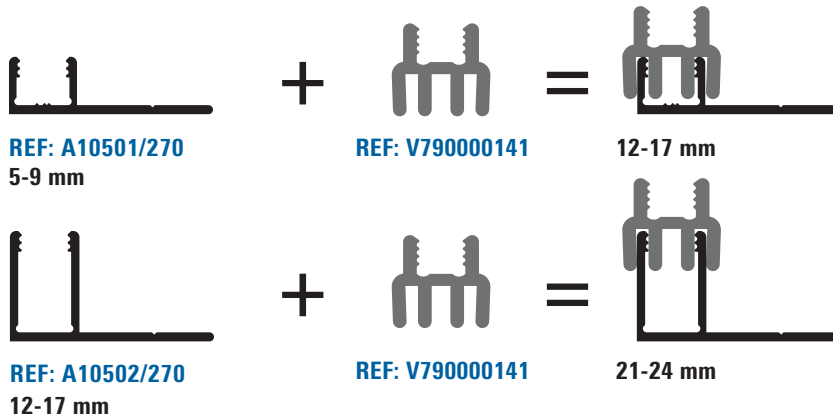

**SUPLEMENTO
SUPPLÉMENT
SUPPLÉMENT**

REF: V790000141
0,69 €/u.

PARA BASES 501 Y 502
FOR BASES 501 AND 502
POUR LES BASES 501 ET 502
Plástico / Plastic / Plastique (10 cm)

A10501+V790000141=12-17 mm
A10502+V790000141=21-24 mm