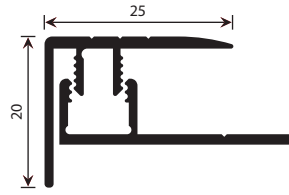

H: 5-9 mm

ALUM. 03	A03551/270
€/u	19,85
ALUM. 25	A25551/270
€/u	22,90

Ref. 61

H: 5-24 mm