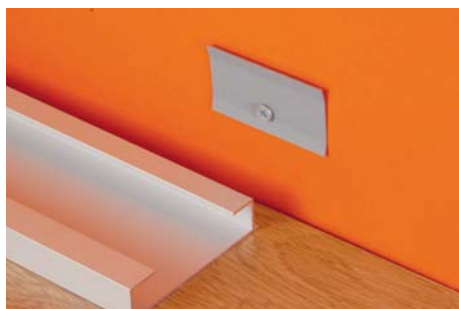

Clickx System. Montaje / Assembly / Montage

Soporte / Support / Support. Ref. V750000106

Accesorios / Accessories / Accessoires

COMBI SERIES

PLÁSTICO
PLASTIC
PLASTIQUE

	Esquina exterior Outer corner Angle extérieur	Esquina interior Inner corner Angle intérieur	Conector Connector Embout de raccord	Terminal izdo. Left end cap Embout gauche	Terminal dcho. Right end cap Embout droit
Ref. 8008	V810300011	V810300012	V810300013	V810300014	V810300015
Ref. 8208	V810300011	V810300012	V810300013	V810300014	V810300015
Ref. 8308	V810300011	V810300012	V810300016	V810300017	V810300018
Ref. 8400	V810300011	V810300012	V810300013	V810300014	V810300015
€/u	0,89	0,89	0,76	0,76	0,76

6 SERIES

PLÁSTICO
PLASTIC
PLASTIQUE

	Esquina exterior Outer corner Angle extérieur	Esquina interior Inner corner Angle intérieur	Conector Connector Embout de raccord	Terminal izdo. Left end cap Embout gauche	Terminal dcho. Right end cap Embout droit
Ref. 7350	V810320001	V810320002	V810320003	V810320004	V810320005
Ref. 7300 / 1240	V810300001	V810300002	V810300003	V810300004	V810300005
Ref. 7360	V810330001	V810330002	V810330003	V810330004	V810330005
Ref. 9040 / 9050	V81**00001	V81**00002	V81**00003	V81**00004	V81**00005
€/u	0,89	0,89	0,78	0,78	0,78

OFFICE SERIES

ALUMINIO
ALUMINIUM
ALUMINIUM

Pasadores
Spring pins
Gouppilles

Adhesivo
Adhesive
Adhésif

Soporte
Support
Support

Ref 8508	V810310001	V790000140	V750000106
Ref 8608	V810310002		
Ref 8708	V810310003		
€/u	5,22	9,28	0,15